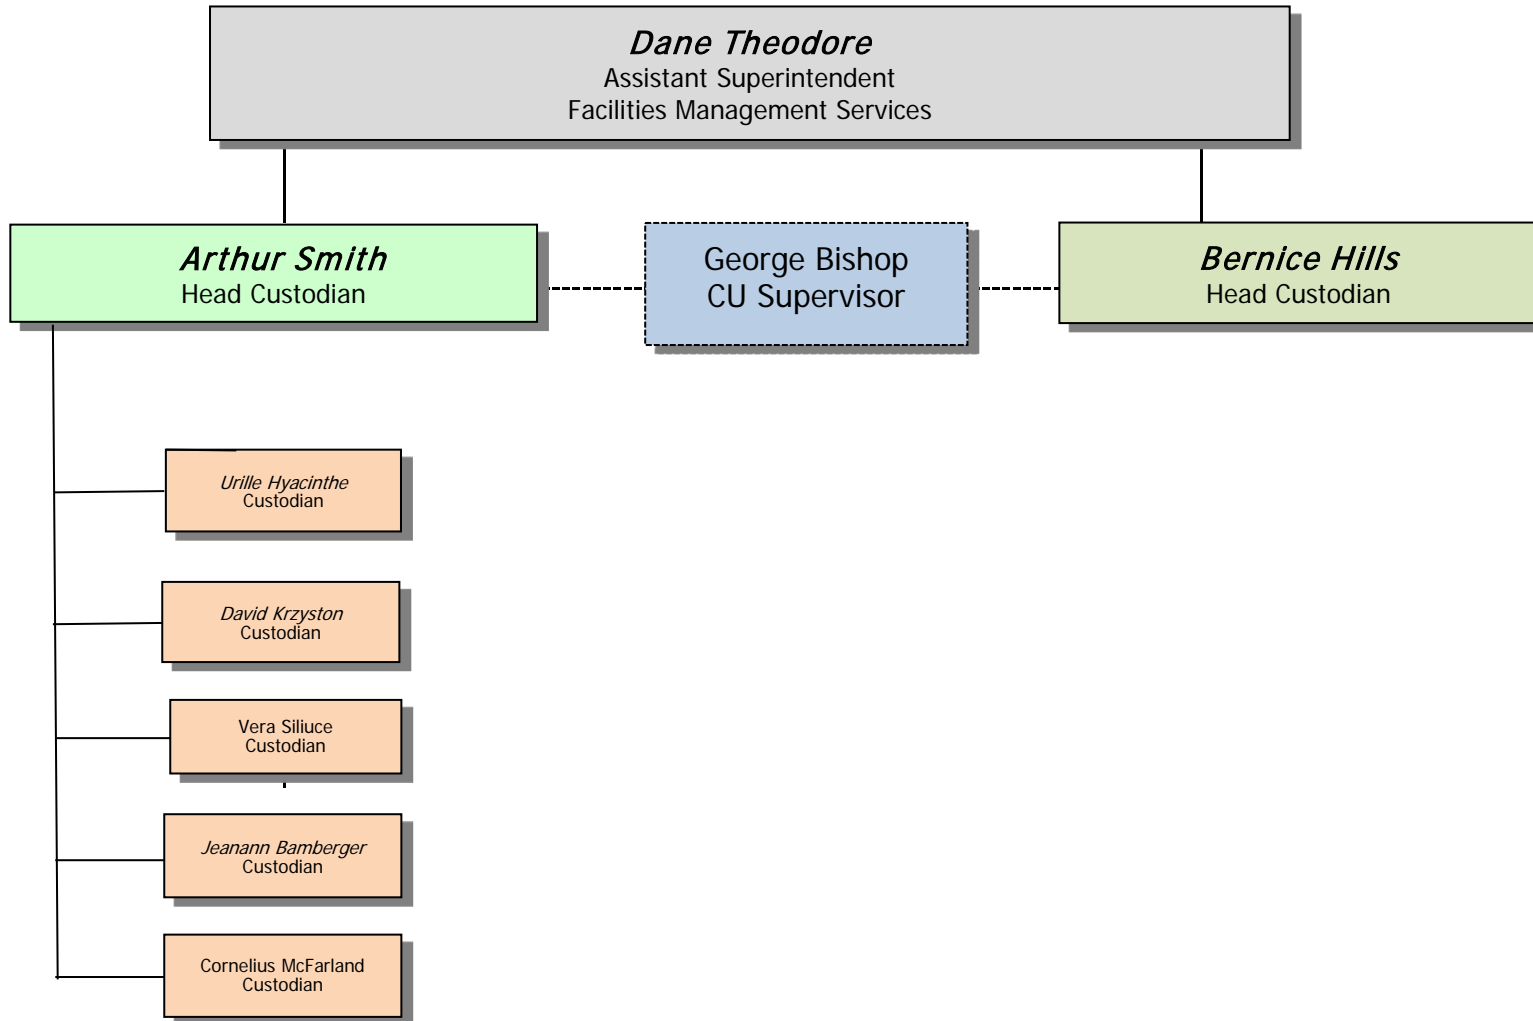

BUILDING DEPARTMENT 9550

Facilities Management Services
Effective 07-01-2014

ESF CUSTODIAL

Facilities Management Services
Effective 07-01-2014

Plant Operations & Maintenance 9560 & 9562

Dennis Bonny
Director

Teri Novelli
Admin Secretary

9560 - Plant Ops

9562 - Maintenance