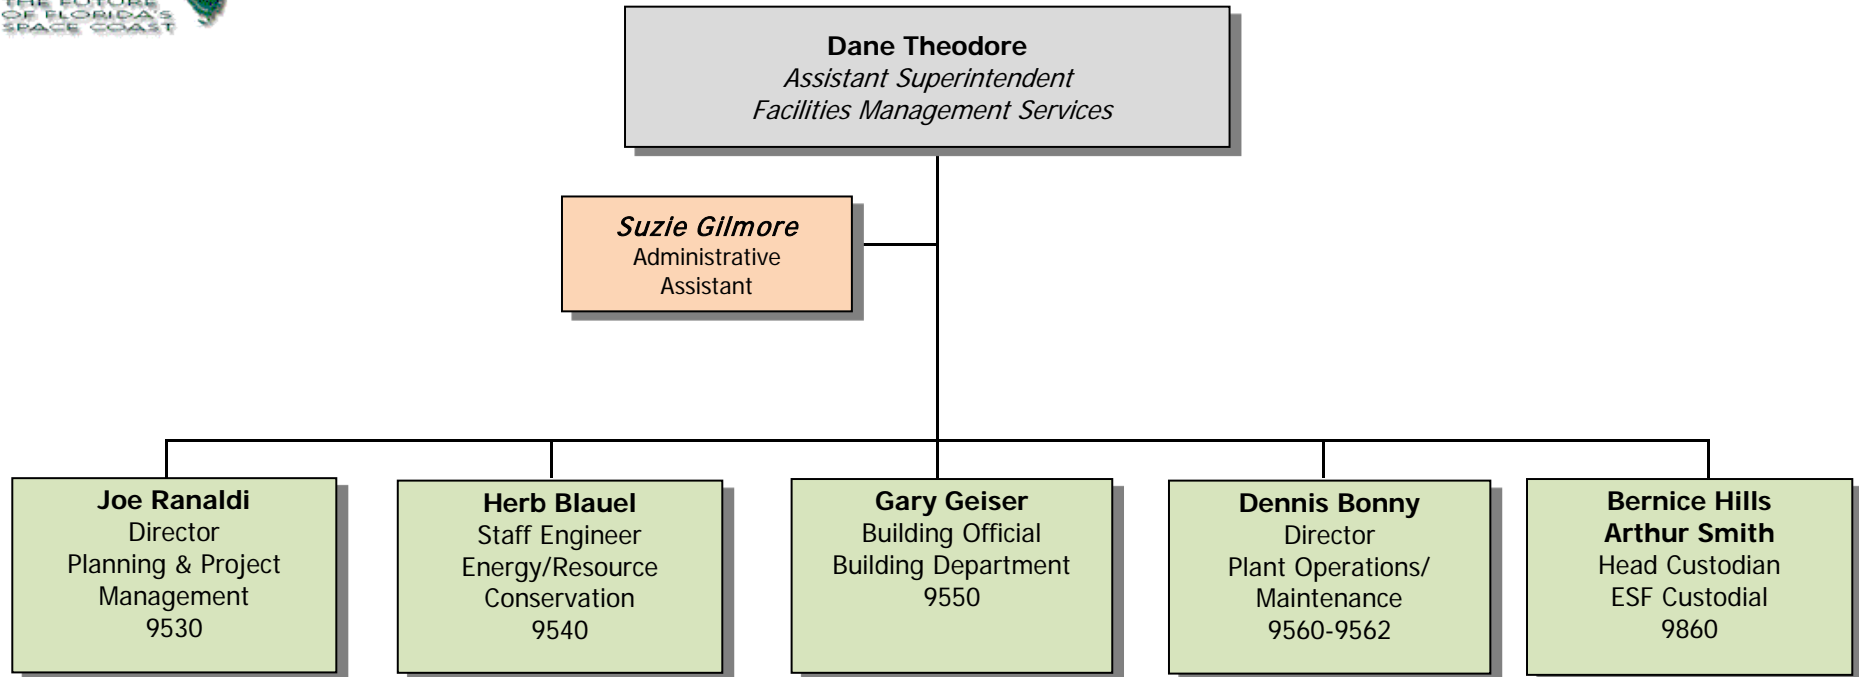

FACILITIES MANAGEMENT SERVICES

9500, 9530, 9540, 9550, 9560, 9562 and 9860

Planning & Project Management 9530

Facilities Management Services
Effective 08-01-2014

ENERGY/RESOURCE CONSERVATION 9540

Facilities Management Services
Effective 07-01-2014

BUILDING DEPARTMENT 9550

Facilities Management Services
Effective 07-01-2014

ESF CUSTODIAL

Facilities Management Services
Effective 07-01-2014

Plant Operations & Maintenance 9560 & 9562

Dennis Bonny
Director

Teri Novelli
Admin Secretary

9560 - Plant Ops

9562 - Maintenance